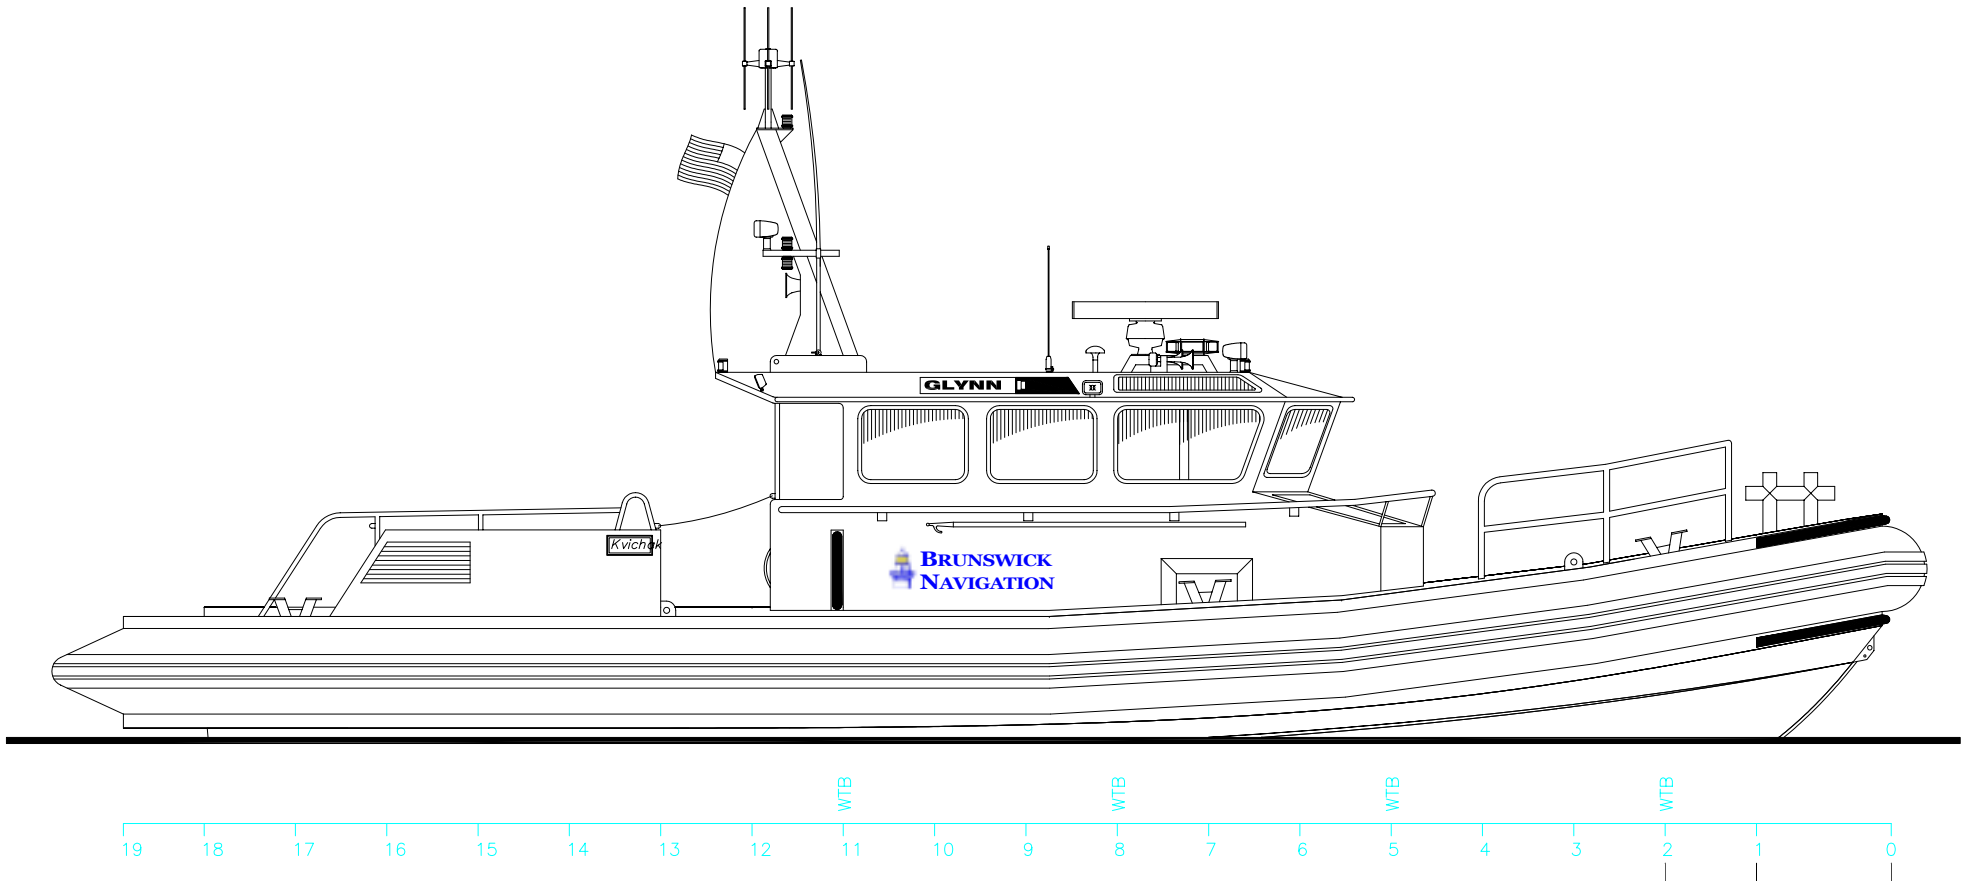

PROFILE VIEW

50' Class

GENERAL CHARACTERISTICS

LENGTH, OVERALL	50.87 FEET
BEAM, OVERALL	15.49 FEET
DRAFT, RFS	2.33 FEET
AIR DRAFT, RFS	19.58 FEET
AIR DRAFT, MAST DOWN	12.75 FEET
FREEBOARD, AFT	3.29 FEET
FREEBOARD, FWD.	6.18 FEET

Drawings Courtesy **Kvichak Marine Industries**