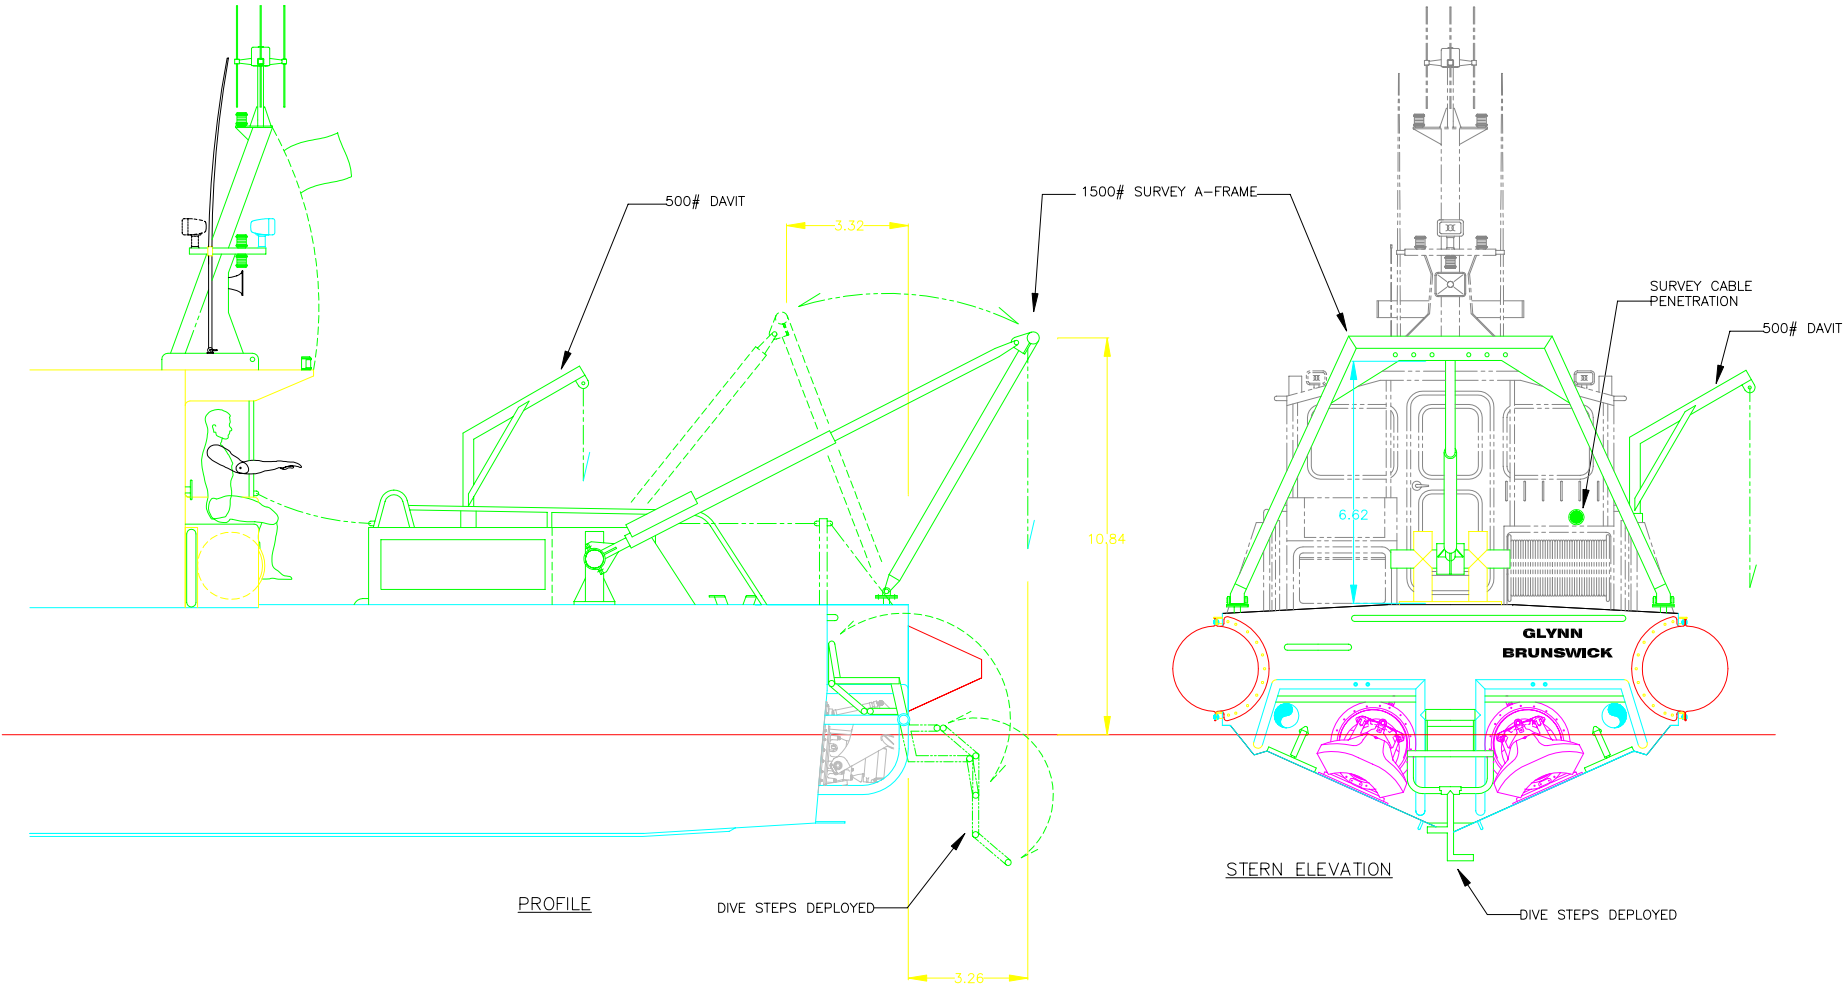

# A-FRAME, DAVIT & DIVE LADDER ARRANGEMENT

## 50' Class

Drawings Courtesy **Kvichak Marine Industries**